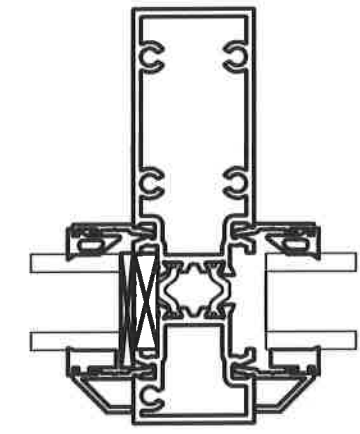

Stacking True Muntin  
 99" tall at 60" on center  
 AAMA Rating  
 LC-PG50  
 or  
 CW-PG45

True Muntin  
 99" tall at 60" on center  
 AAMA Rating  
 LC-PG40

Stacking Mainframe  
 120" tall at 48" on center  
 AAMA Rating  
 LC-PG50  
 or  
 CW-PG35

5800 SERIES FIXED WINDOW

4 Jamb w/ Flush Flange Option

5 Stacking True Muntin

6 Stacking Mainframe

7 Mainframe w/ Anchor Cover