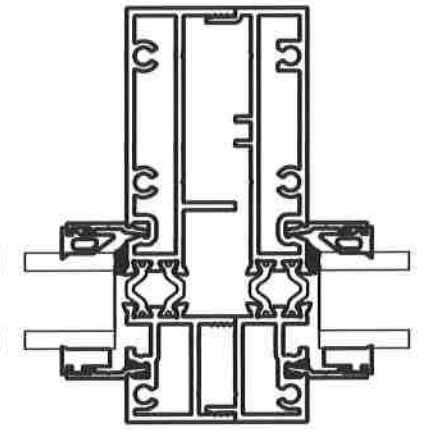

Stacking True Muntin  
 99" tall at 60" on center  
 AAMA Rating  
 LC-PG50  
 or  
 CW-PG45

True Muntin  
 99" tall at 60" on center  
 AAMA Rating  
 LC-PG40

Stacking Mainframe  
 120" tall at 48" on center  
 AAMA Rating  
 LC-PG50  
 or  
 CW-PG35

5800 SERIES FIXED WINDOW

4 Jamb w/ Flush Flange Option

5 Stacking True Muntin

6 Stacking Mainframe

7 Mainframe w/ Anchor Cover