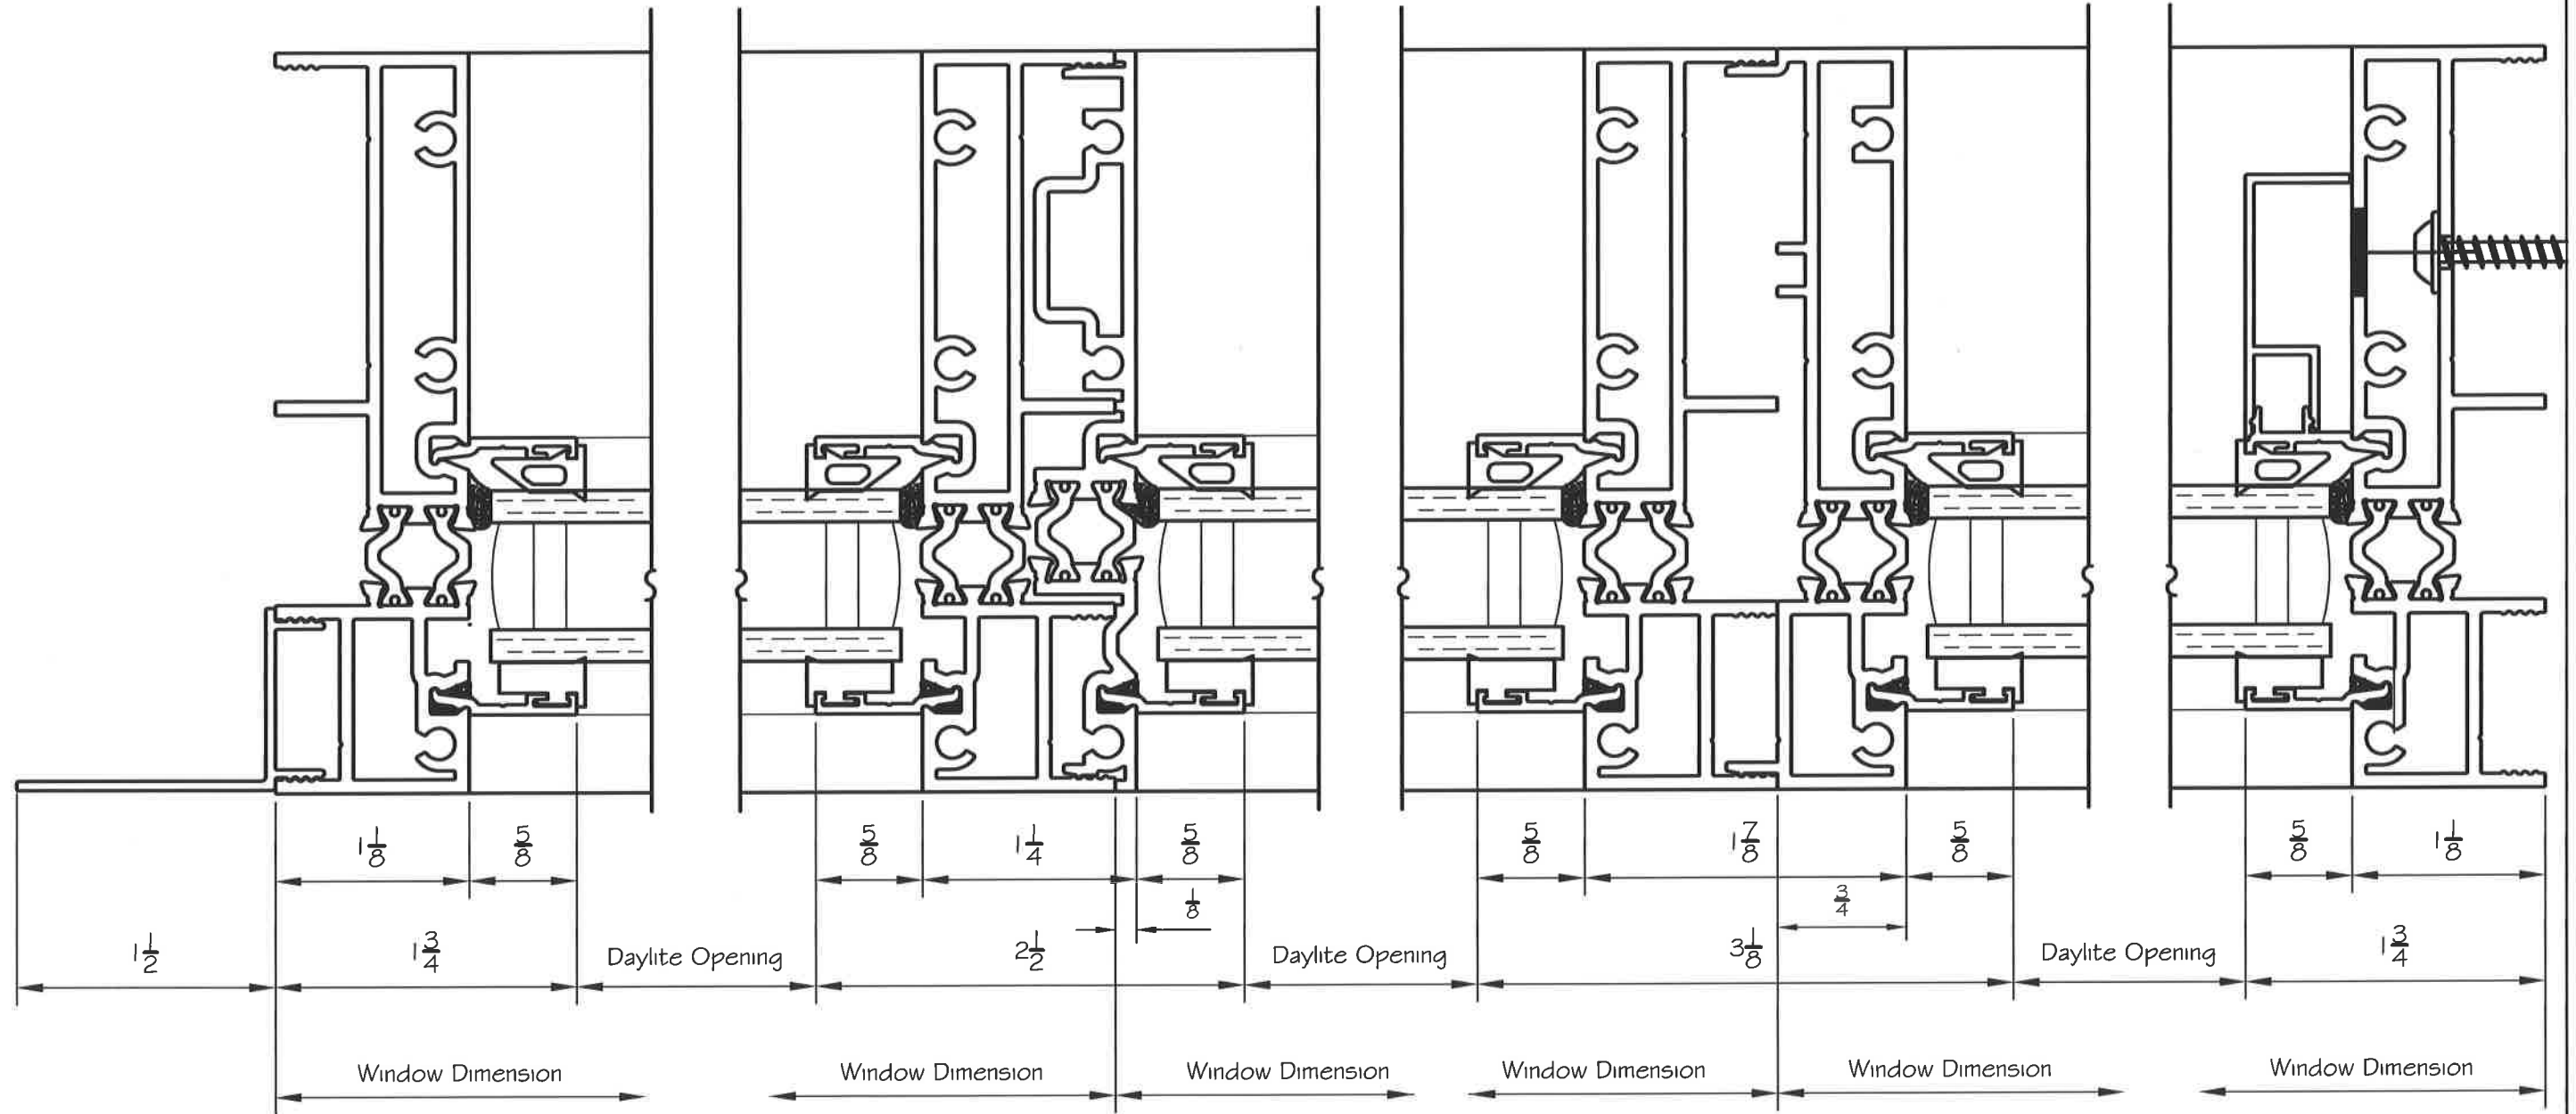

Stacking True Muntin  
 99" tall at 60" on center  
 AAMA Rating  
 LC-PG50  
 or  
 CW-PG45

True Muntin  
 99" tall at 60" on center  
 AAMA Rating  
 LC-PG40

Stacking Mainframe  
 120" tall at 48" on center  
 AAMA Rating  
 LC-PG50  
 or  
 CW-PG35

5800 SERIES FIXED WINDOW

4 Jamb w/ Flush Flange Option

5 Stacking True Muntin

6 Stacking Mainframe

7 Mainframe w/ Anchor Cover