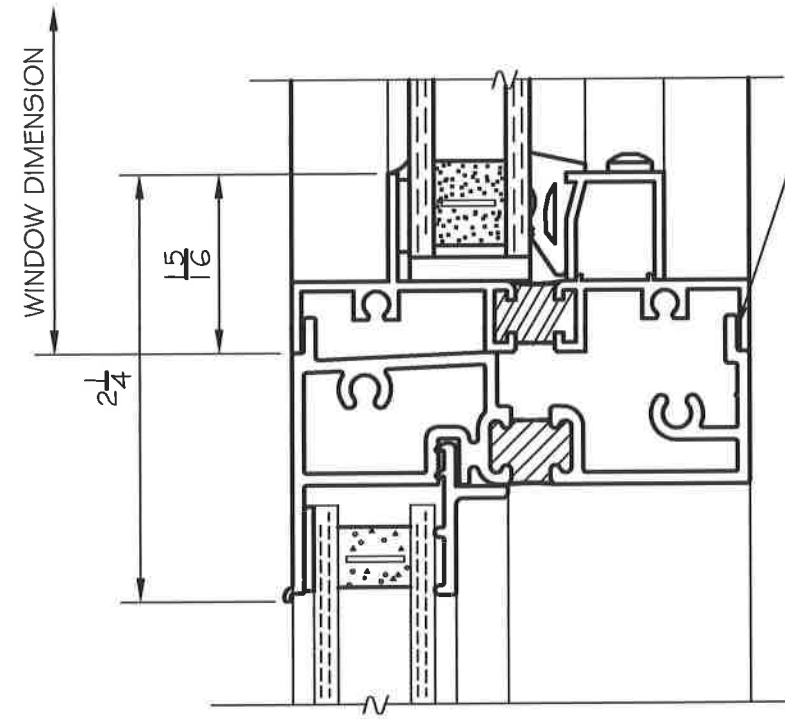

5 HEAD AT ROUND TOP

4 HEAD AT STACK

TO BE FIELD STACKED & SEALED

5900 SERIES SINGLE HUNG

GERKIN WINDOWS & DOORS RESERVES THE RIGHT TO CHANGE OR DISCONTINUE MANUFACTURING ANY OF ITS STANDARD WINDOW SYSTEMS OR COMPONENTS WITHOUT PRIOR WRITTEN NOTICE.

5900 SERIES SINGLE HUNG