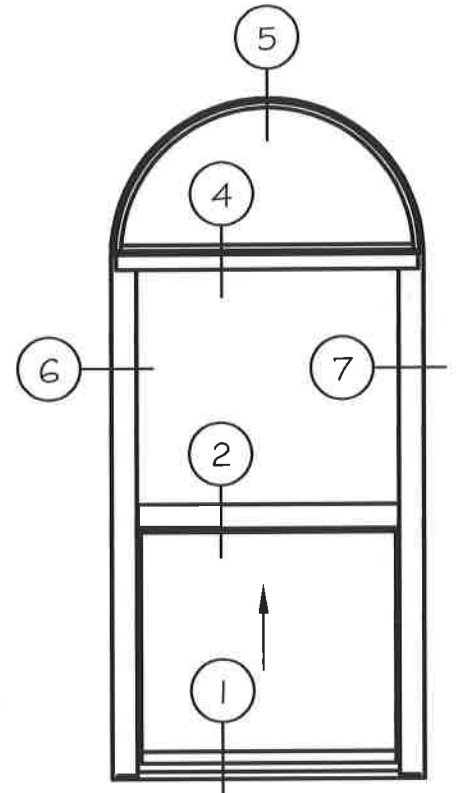

5 HEAD AT ROUND TOP

4 HEAD AT STACK

TO BE FIELD STACKED & SEALED

5900 SERIES SINGLE HUNG

GERKIN WINDOWS & DOORS RESERVES THE RIGHT TO CHANGE OR DISCONTINUE MANUFACTURING ANY OF ITS STANDARD WINDOW SYSTEMS OR COMPONENTS WITHOUT PRIOR WRITTEN NOTICE.

5900 SERIES SINGLE HUNG