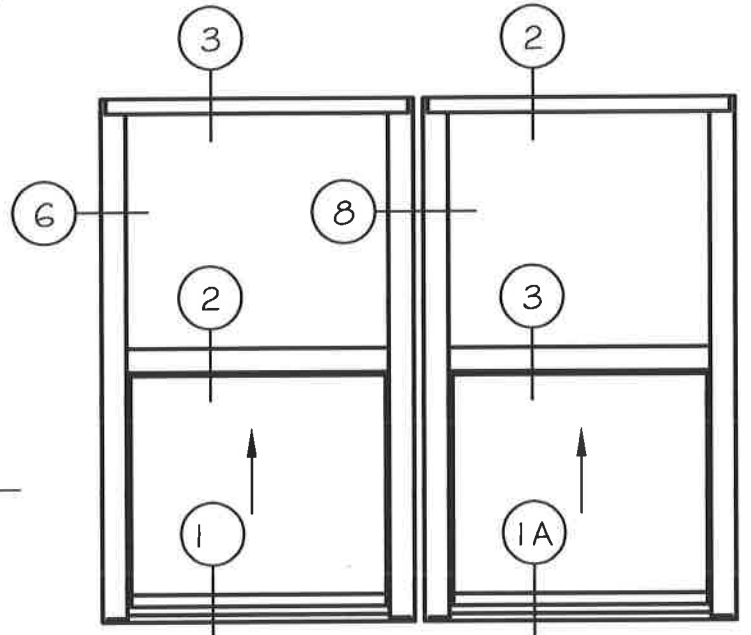

5 HEAD AT ROUND TOP

4 HEAD AT STACK

TO BE FIELD STACKED & SEALED

5900 SERIES SINGLE HUNG

GERKIN WINDOWS & DOORS RESERVES THE RIGHT TO CHANGE OR DISCONTINUE MANUFACTURING ANY OF ITS STANDARD WINDOW SYSTEMS OR COMPONENTS WITHOUT PRIOR WRITTEN NOTICE.