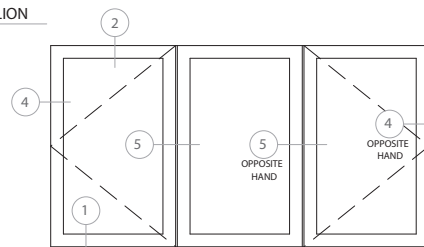

TYPICAL 3-LITE CASEMENT WINDOW

SHEET NO:

1

4300Wi SERIES CASEMENT WINDOW