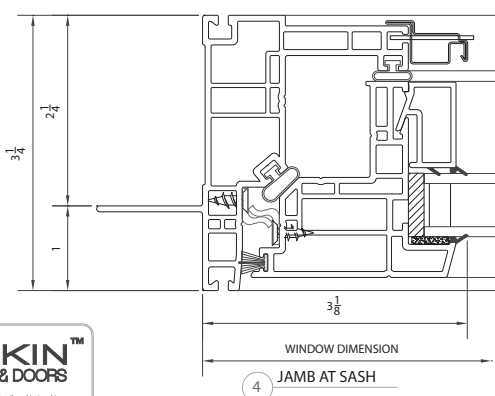

4300

VINYL CASEMENT WINDOW

4300 CASEMENT | DETAILS

SHEET NO: 2

4300Wi SERIES CASEMENT WINDOW

GERKIN

GERKIN.COM