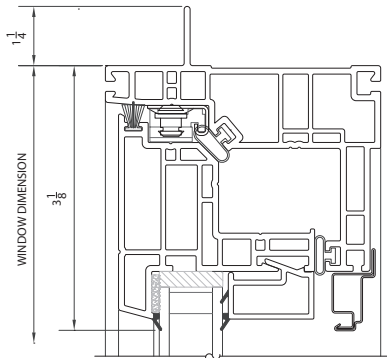

4300

VINYL CASEMENT WINDOW

4300 CASEMENT | DETAILS

CONCRETE

TYPICAL HEAD