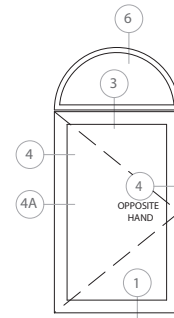

TYPICAL 3-LITE CASEMENT WINDOW