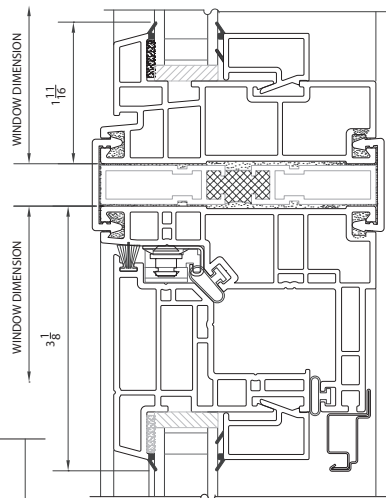

3 TYPICAL MULLION