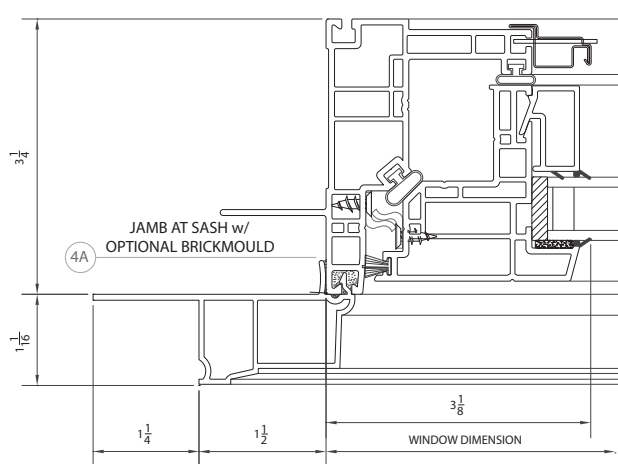

4300Wi

WOOD INTERIOR CASEMENT VINYL WINDOW

4300Wi CASEMENT | DETAILS

SHEET NO: 2

4300Wi SERIES CASEMENT WINDOW

02180002

02180002