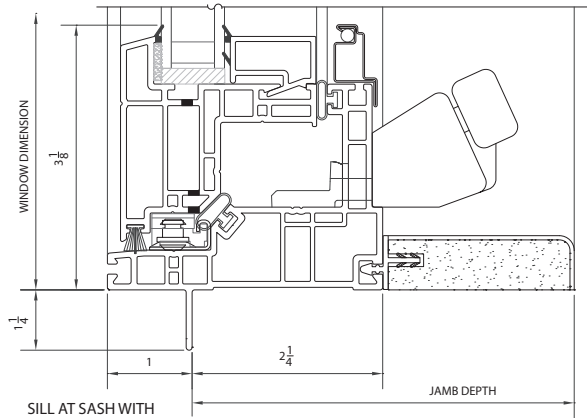

TYPICAL HEAD

1

SILL AT SASH WITH
OPTIONAL EXTENSION JAMB

OR FIELD JOIST