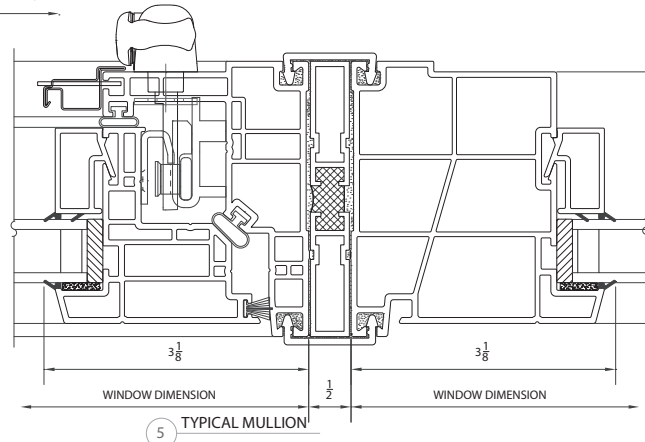

SHEET NO:

1

4300Wi SERIES CASEMENT WINDOW

4300Wi

WOOD INTERIOR CASEMENT VINYL WINDOW

4300Wi CASEMENT | DETAILS

SHEET NO: 2

4300Wi SERIES CASEMENT WINDOW