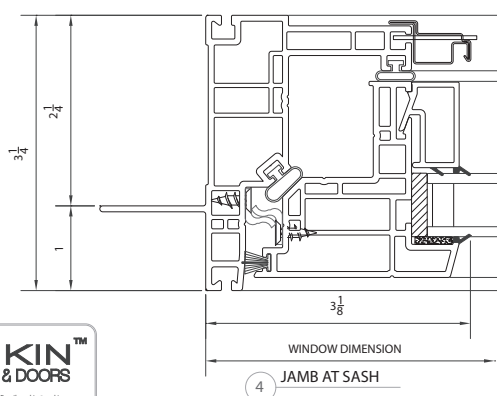

4300Wi

WOOD INTERIOR CASEMENT VINYL WINDOW

4300Wi CASEMENT | DETAILS

SHEET NO: 2

4300Wi SERIES CASEMENT WINDOW

02180002

02180002