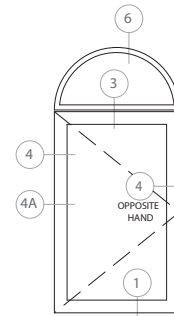

TYPICAL 3-LITE CASEMENT WINDOW