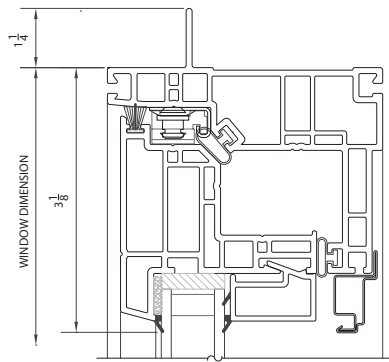

4300Wi

WOOD INTERIOR CASEMENT VINYL WINDOW

4300Wi CASEMENT | DETAILS

CONCRETE

TYPICAL HEAD