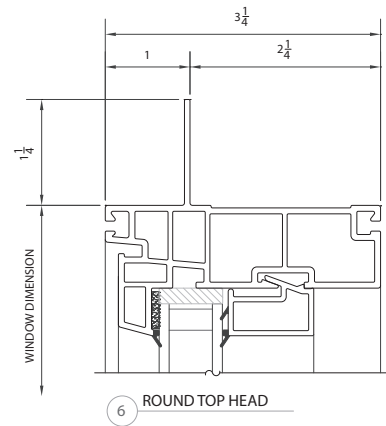

SHEET NO:

1

4300Wi SERIES CASEMENT WINDOW

4300Wi

WOOD INTERIOR CASEMENT VINYL WINDOW

4300Wi CASEMENT | DETAILS

SHEET NO: 2

4300Wi SERIES CASEMENT WINDOW