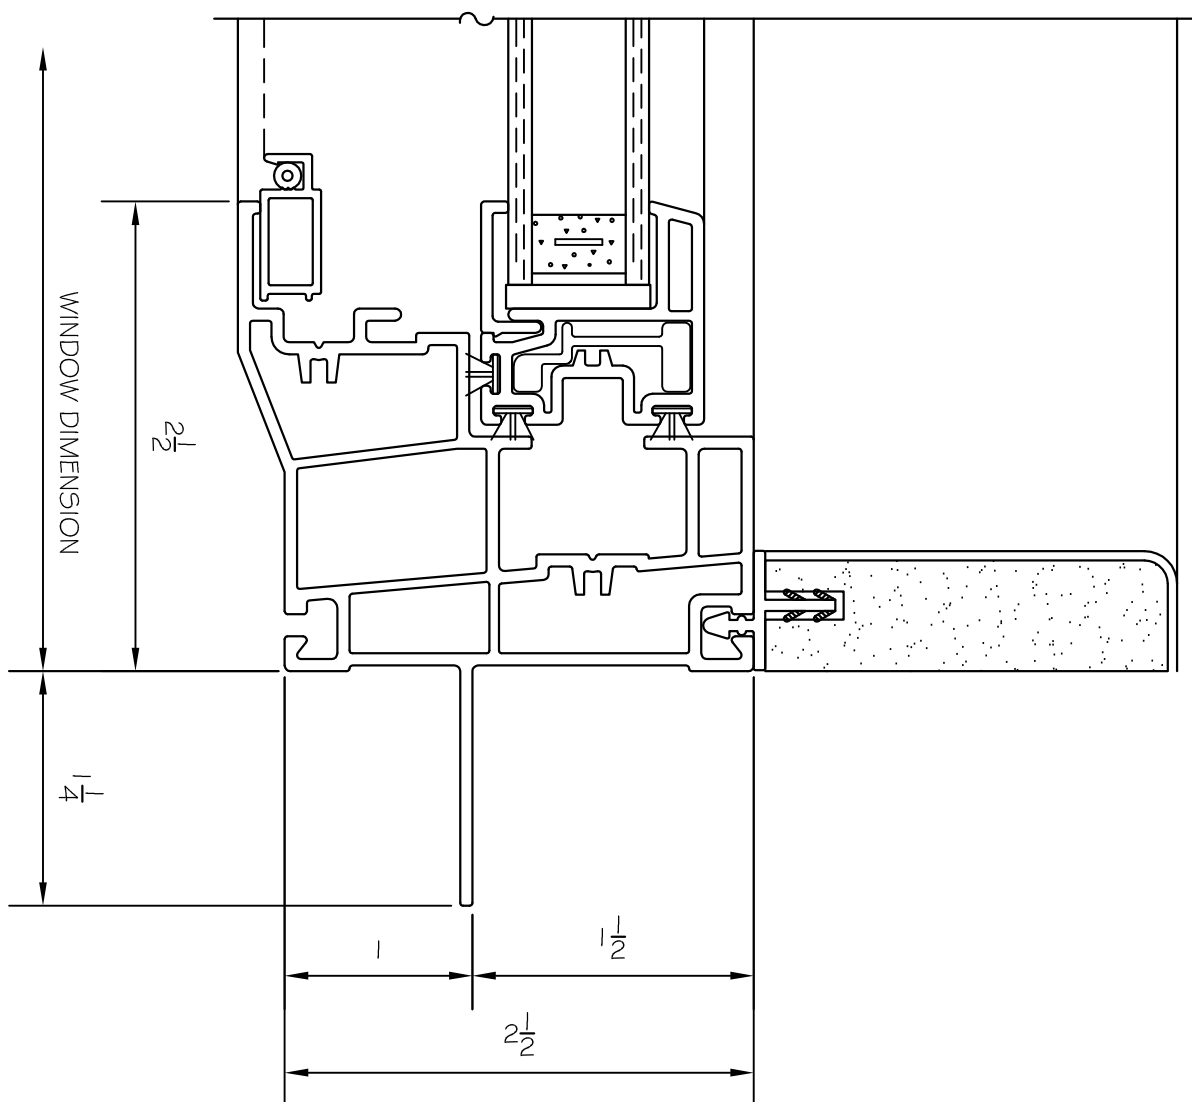

6100 SERIES SINGLE HUNG WINDOW

SHEET NO:
1

6100 SERIES SINGLE HUNG WINDOW

GERKIN™
WINDOWS & DOORS

Phone: 402-494-6000 Email: gerkin@gerkin.com

5

TYPICAL MULLION

6

JAMB AT SASH
W/ EXTENSION JAMB