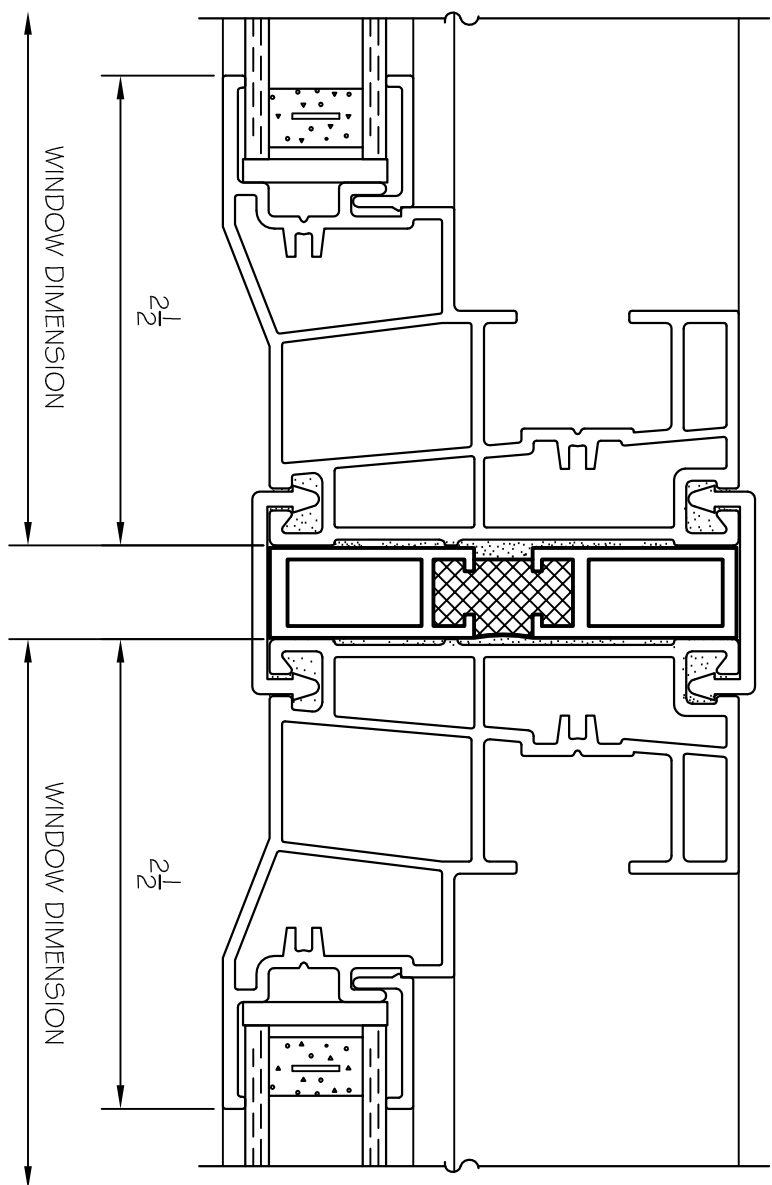

1 TYP. SILL AT SASH

2 MEETING RAIL

3 TYP. MULLION

4 HEAD AT FIXED

GERKIN WINDOWS & DOORS RESERVES THE RIGHT TO CHANGE OR DISCONTINUE MANUFACTURING ANY OF ITS STANDARD WINDOW SYSTEMS OR COMPONENTS WITHOUT PRIOR WRITTEN NOTICE.

6100 SERIES SINGLE HUNG WINDOW

SHEET NO:
1

6100 SERIES SINGLE HUNG WINDOW

GERKIN™
WINDOWS & DOORS

Phone: 402-494-6000 Email: gerkin@gerkin.com

5

TYPICAL MULLION

6

JAMB AT SASH
W/ EXTENSION JAMB