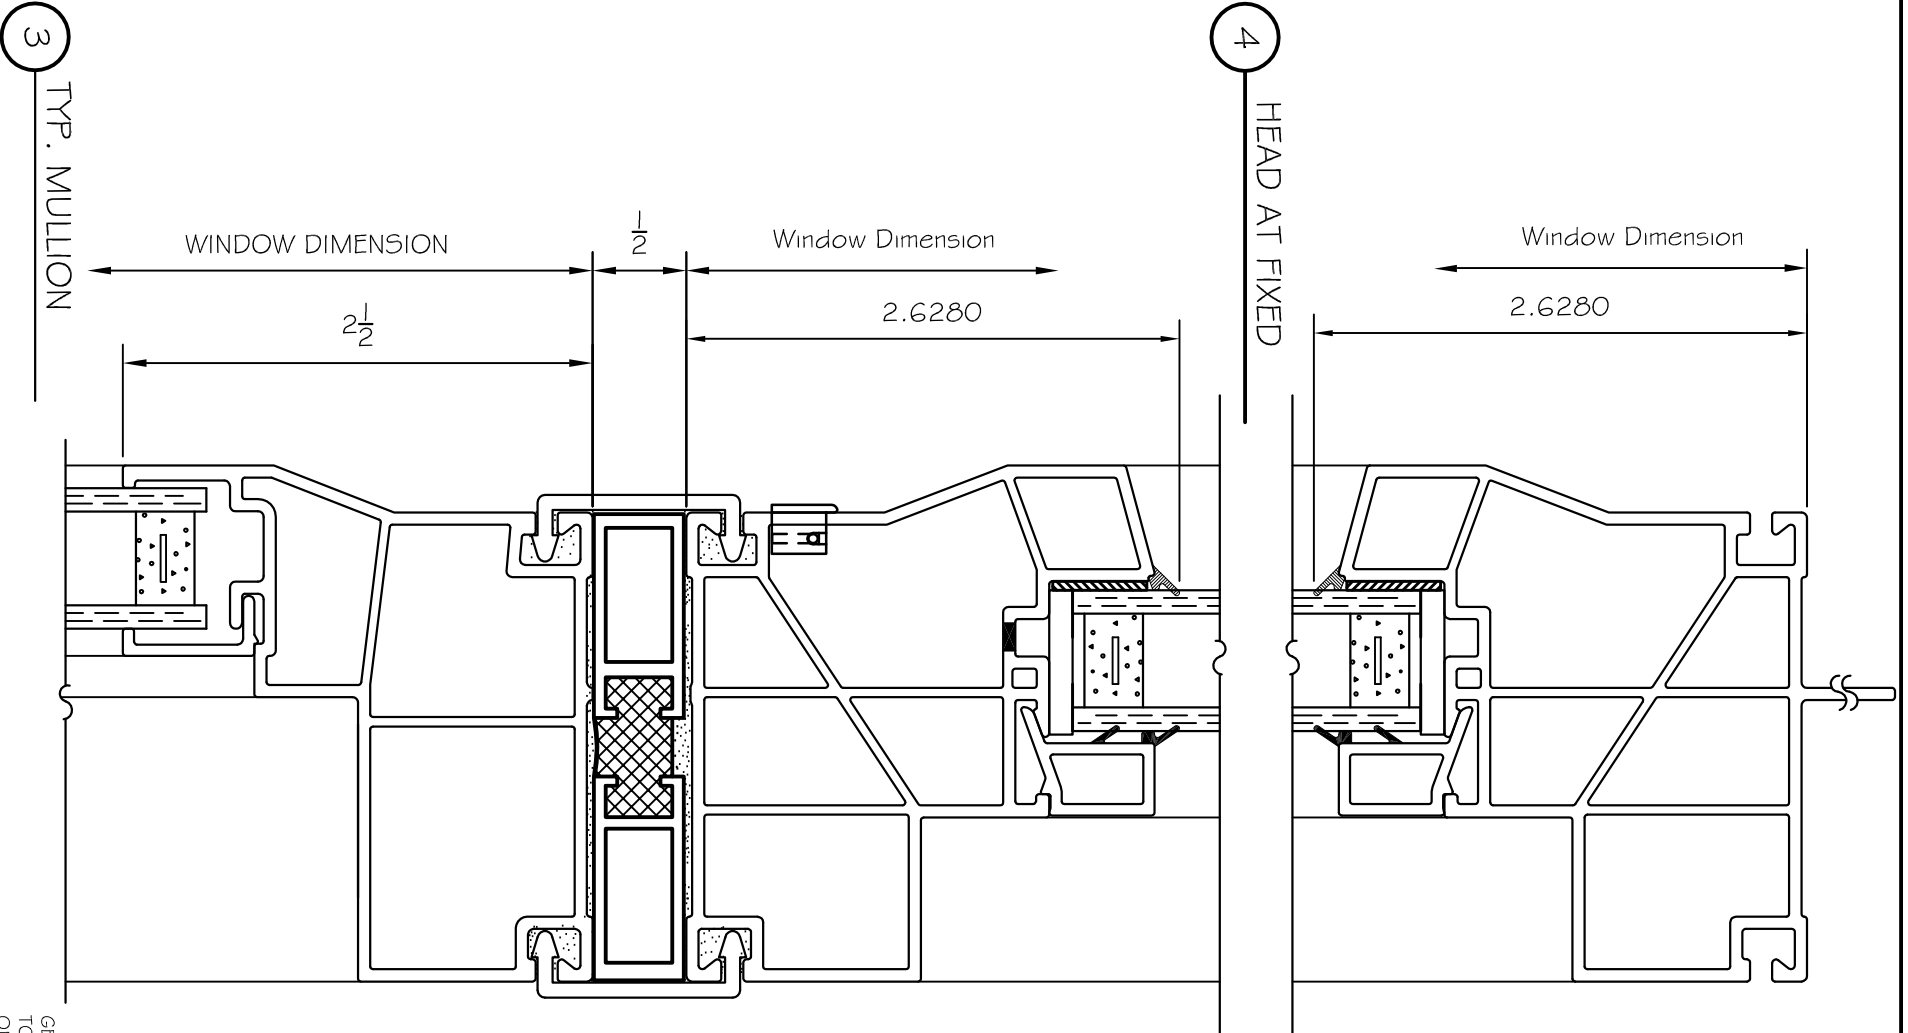

1 TYP. SILL AT SASH

2 MEETING RAIL

3 TYP. MULLION

4 HEAD AT FIXED

GERKIN WINDOWS & DOORS RESERVES THE RIGHT TO CHANGE OR DISCONTINUE MANUFACTURING ANY OF ITS STANDARD WINDOW SYSTEMS OR COMPONENTS WITHOUT PRIOR WRITTEN NOTICE.

JAMB AT SASH
W/ EXTENSION JAMB