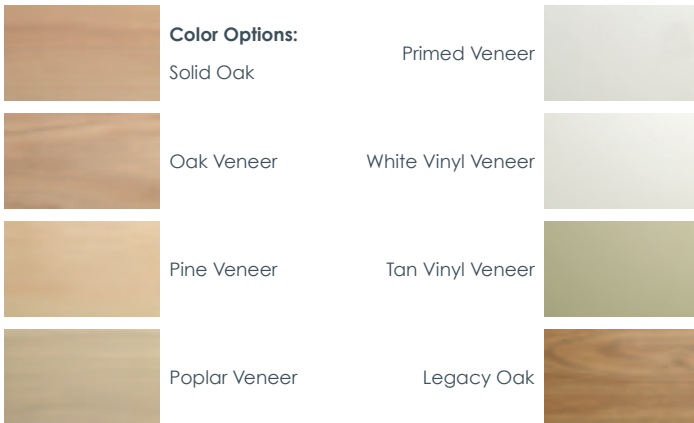

## COMFORT SERIES® EXTENSION JAMBS

Gerkin offers a unique option with the use of wood extension jambs which can be factory applied to your windows. This offers a beautiful way to trim your windows with many different wood options. We offer solid oak, oak veneer, pine veneer, poplar veneer, and prime veneer, all of which are ready to be finished. For pre-finished jamb options we also include white and tan vinyl veneer and legacy oak. Our veneers are applied with waterproof adhesives to a moisture resistant composite core board which is stable from twisting, cupping, splitting and bowing.